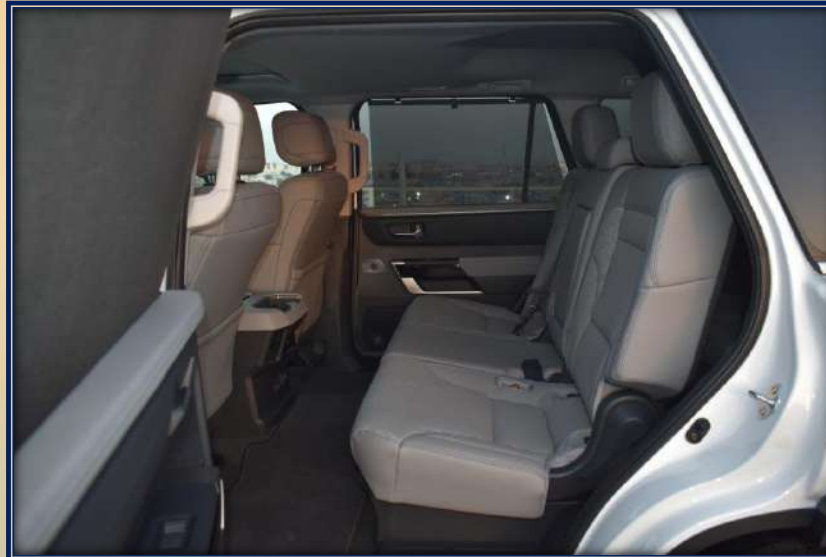

GALLERY - INTERIOR